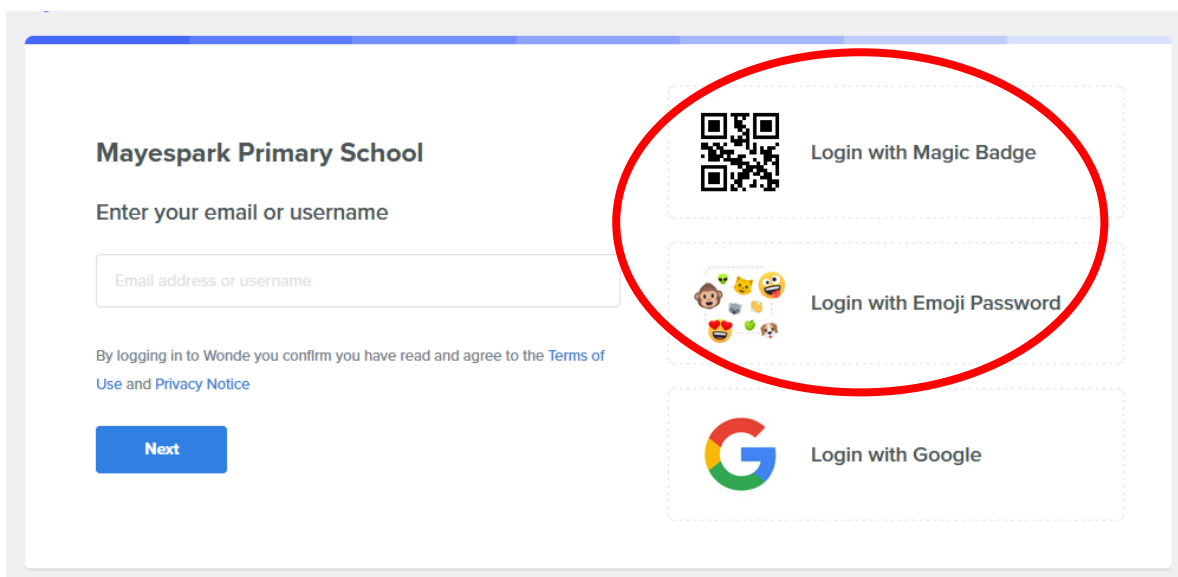

You can use any of the following links below:

<https://www.wonde.com/>

<https://edu.wonde.com/login/mayespark>

You want to use Login with Emoji or Login with Magic badge depending on what your child uses to log on. IF you do not have log-in please ask the school to provide you with the log in.

The image shows a grid of application icons on a dashboard. The icons are arranged in two rows. The first row contains: Gmail (red envelope), Drive (triangular logo), Classroom (green square with a person icon, circled in red), Docs (blue document), Sheets (green document), and Times Tables Rock Stars (purple square with text). The second row contains: Purple Mash (black square with text), SPaG (black square with text), Reading Planet (blue and orange circular logo), ClassDojo (green alien), Oxford Owl (brown owl), and NumBots (orange robot).