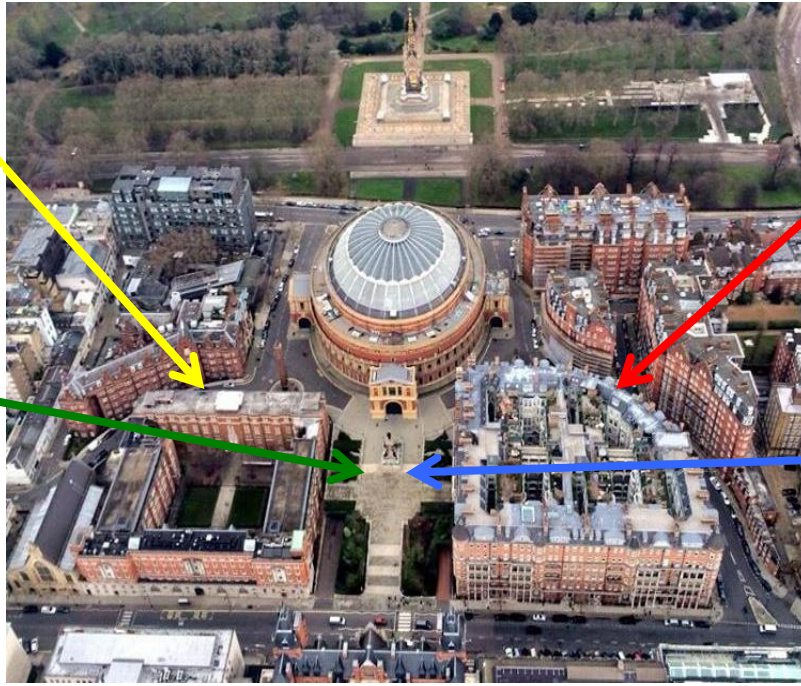

Please remember that children can come to school later, at **10 am on Tuesday 14th March in recognition of the late night.**

Yours sincerely,

Mrs Bhogal
Music Lead

Parent Meeting point map – Mayespark Primary School - Green Zone

Yellow Zone

Outside door 10 and down Bremner Road.

Green Zone

Outside door 11 South Steps, west side.

Red Zone

Outside door 2 down Kensington Gore.

Blue Zone

Outside door 1 South Steps, East side.